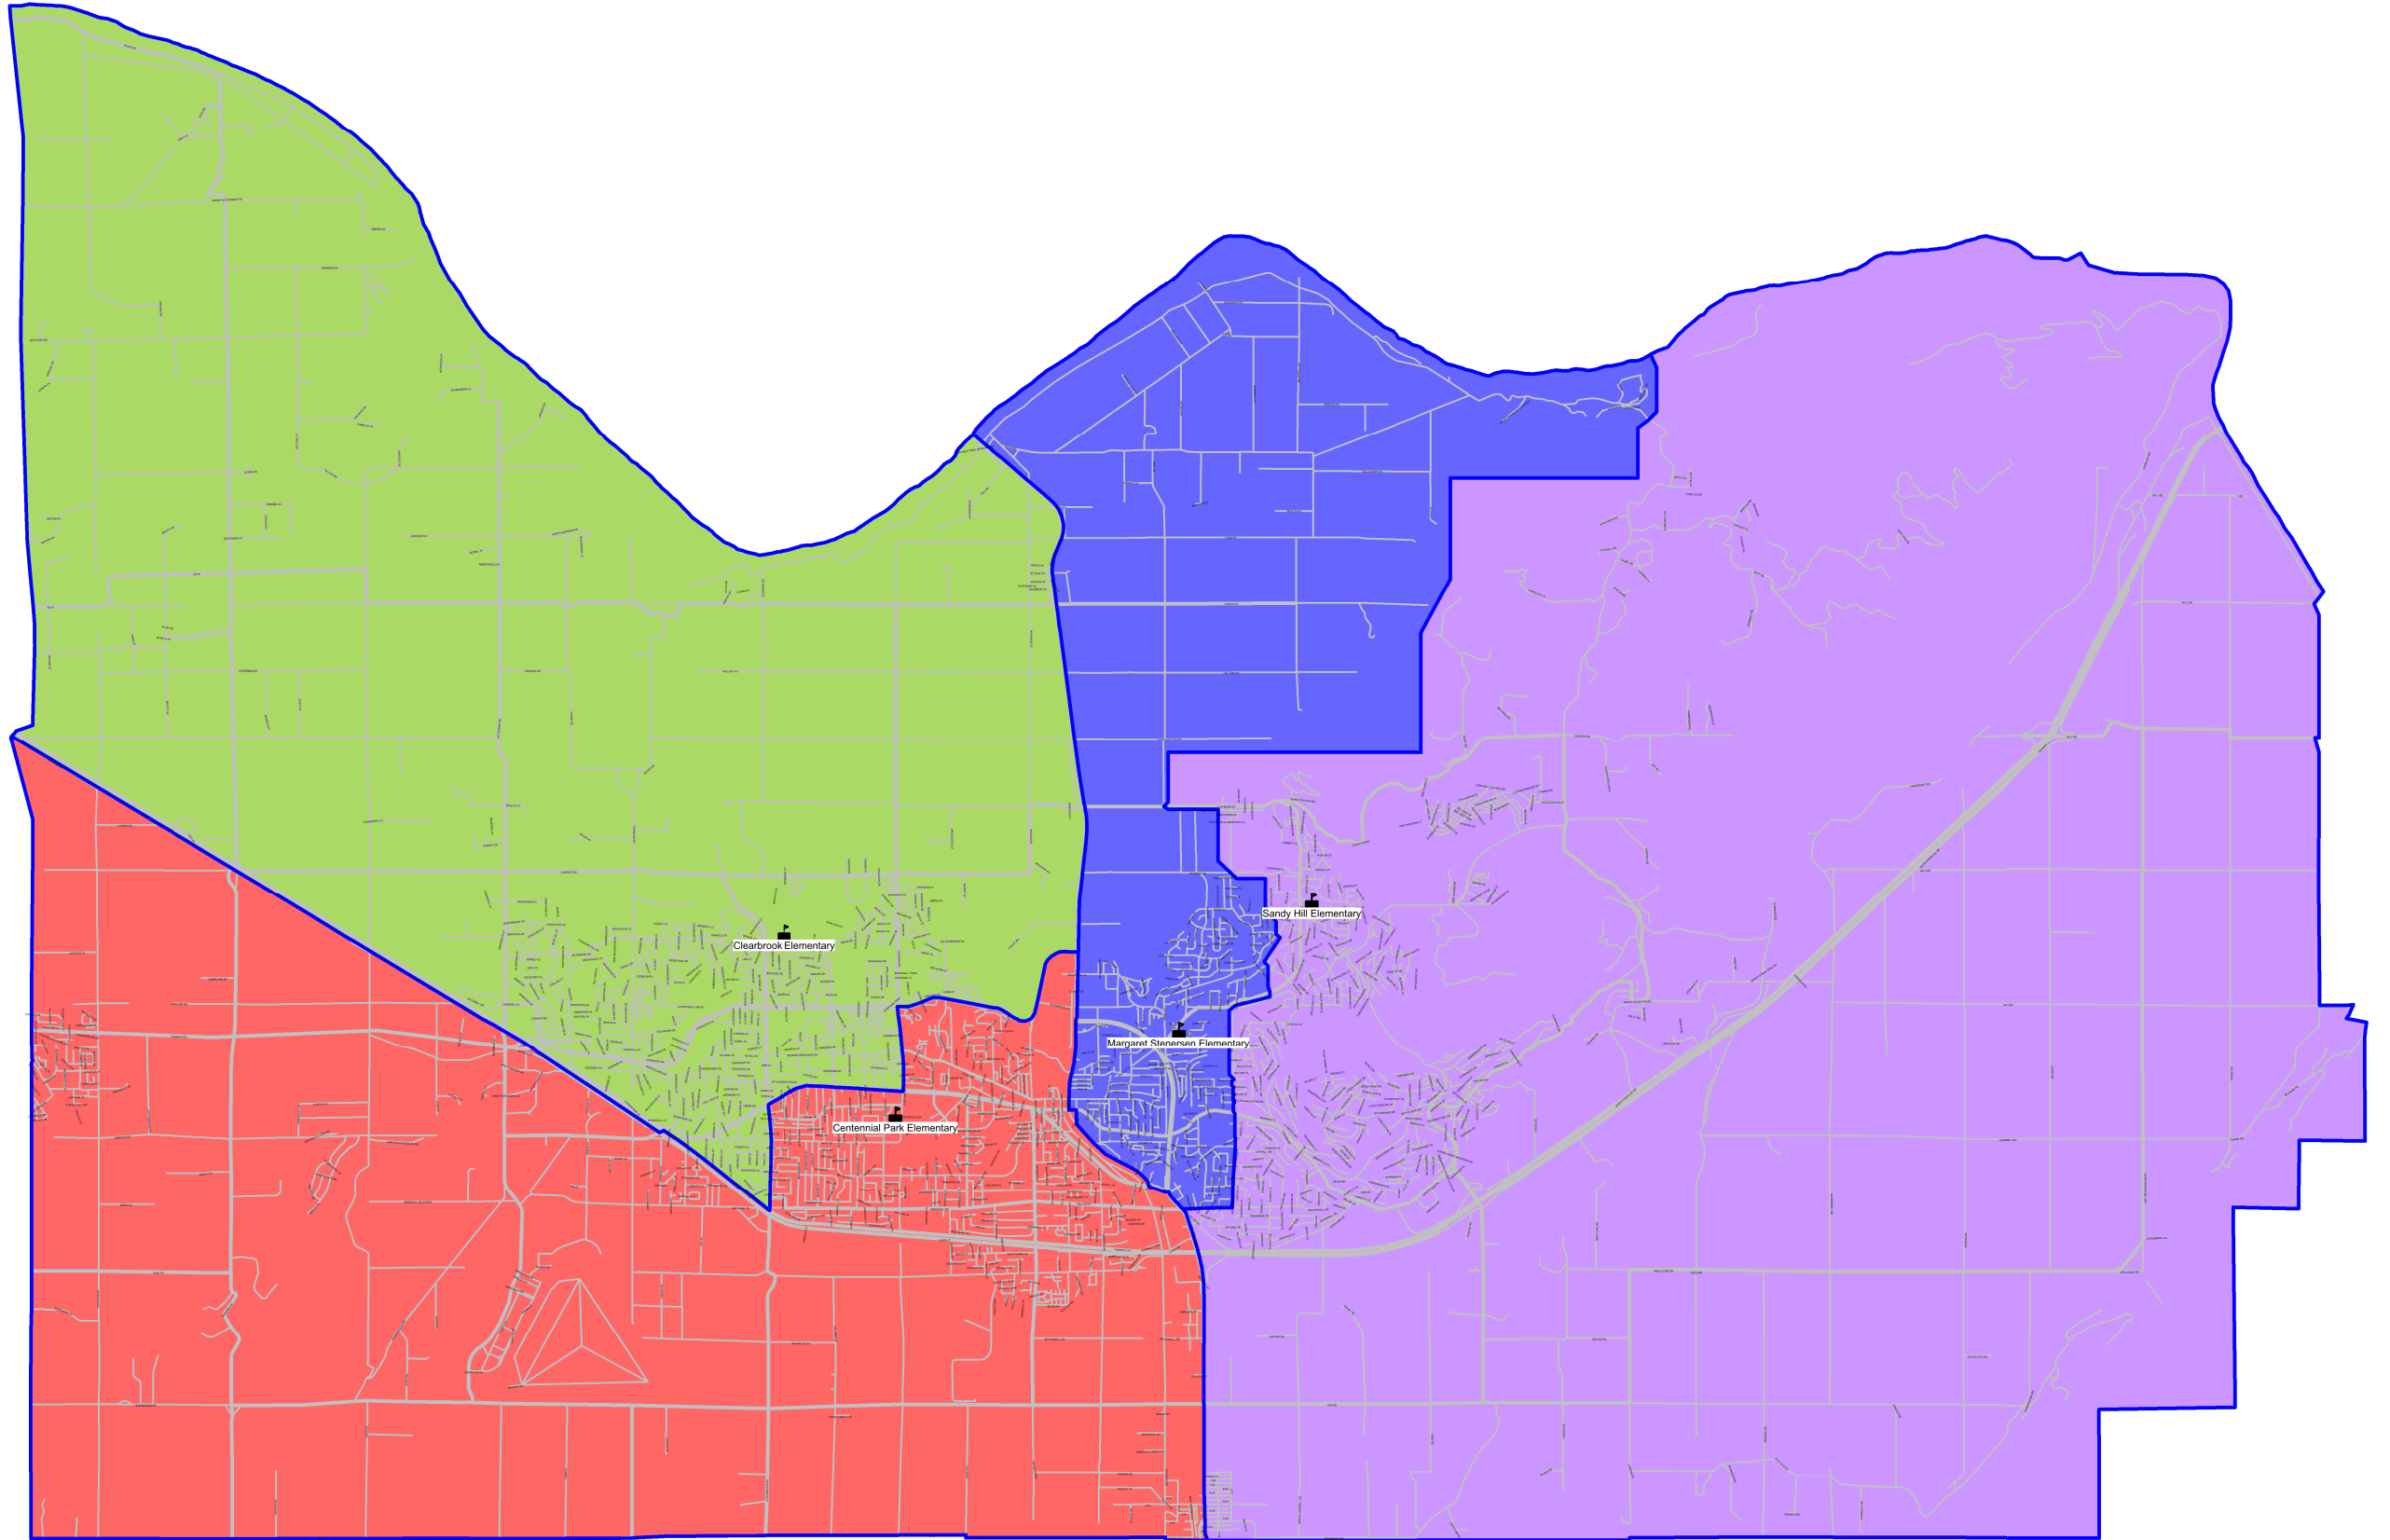

Abbotsford School District. French Immersion Boundaries

- Centennial Park Elementary
- Clearbrook Elementary
- Margaret Stenersen Elementary
- Sandy Hill Elementary

0 2
kilometres
Scale: 1:85,000